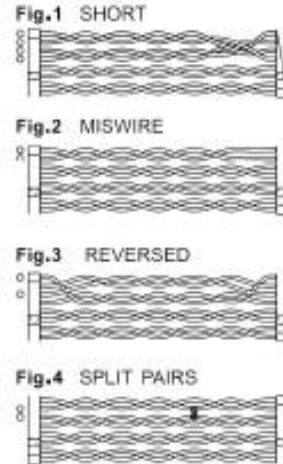

MS6810**MS6811****NETWORK CABLE TESTER****Annex A****Annex B****Fault details**

	MS6810	MS6811
Specifications		
Coaxial Cable (BNC)	●	
Twisted-wire-pair cables (RJ45): 10Base-T, T568A, T568B, Token Ring	●	●
Testing Cable's Shield Integrity	●	●
Low Battery Indicator		●
Measurement Distance of Cables	200m(max)	200m(max)
General		
Power Supply	1x9V 6F22 Battery	1x6V 4LR44/4AG13 Battery
Product Size	153x74x31mm/6.0"x2.9"x1.2"	125x55x30mm/4.9"x2.2"x1.2"
Product Weight	120g/0.26lb	106g/0.23lb
Safety Rating	CE RoHS	CE RoHS