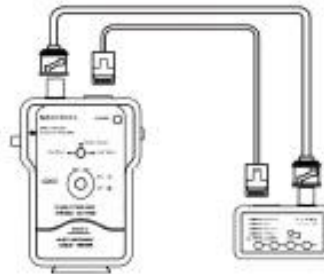

MS6810**MS6811****NETWORK CABLE TESTER****Annex A****Annex B****Fault details**

	MS6810	MS6811
Specifications		
Coaxial Cable (BNC)	●	
Twisted-wire-pair cables (RJ45): 10Base-T, T568A, T568B, Token Ring	●	●
Testing Cable's Shield Integrity	●	●
Low Battery Indicator		●
Measurement Distance of Cables	200m(max)	200m(max)
General		
Power Supply	1x9V 6F22 Battery	1x6V 4LR44/4AG13 Battery
Product Size	153x74x31mm/6.0"x2.9"x1.2"	125x55x30mm/4.9"x2.2"x1.2"
Product Weight	120g/0.26lb	106g/0.23lb
Safety Rating	CE RoHS	CE RoHS